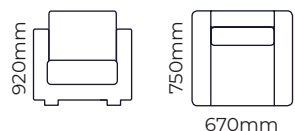

The Fluid

This chair is a great compact occasional chair for smaller spaces. With subtle curves and wooden legs, Fluid will work well in a range of rooms.

YOU CHOOSE.

Our Core range lets you choose the perfect model for your space, and make your own with your choice of feet and fabric.